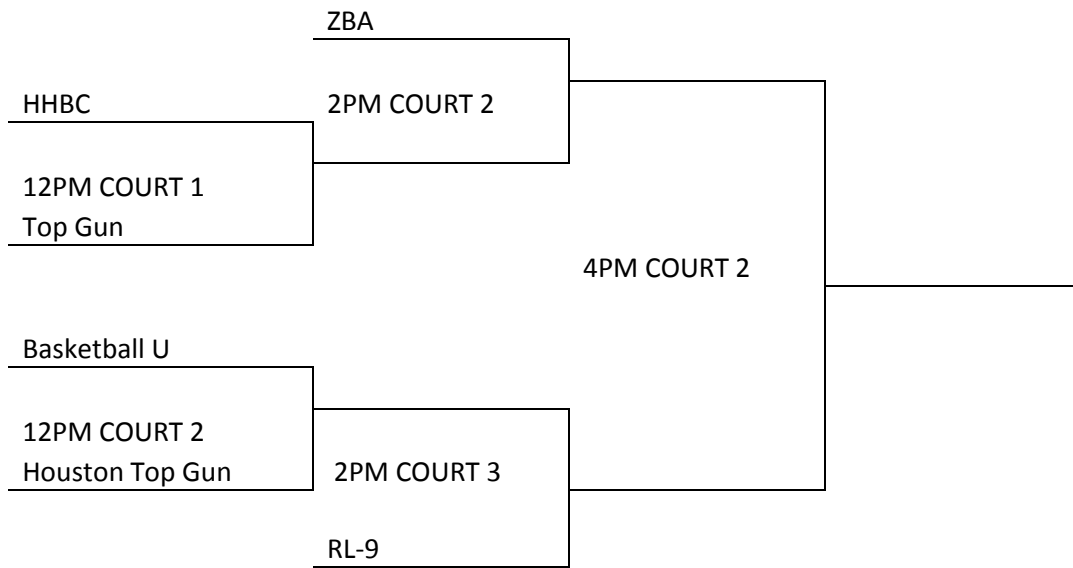

11U/12U BRACKET

13U BRACKET

14U SUNDAY BRACKET

JV BRACKET

VARSITY BRACKET

GIRLS BRACKET

Ichiban

1PM COURT 1
Katy Griffins

Texas Elite

1PM COURT 2
Katy Rebels

3PM COURT 2