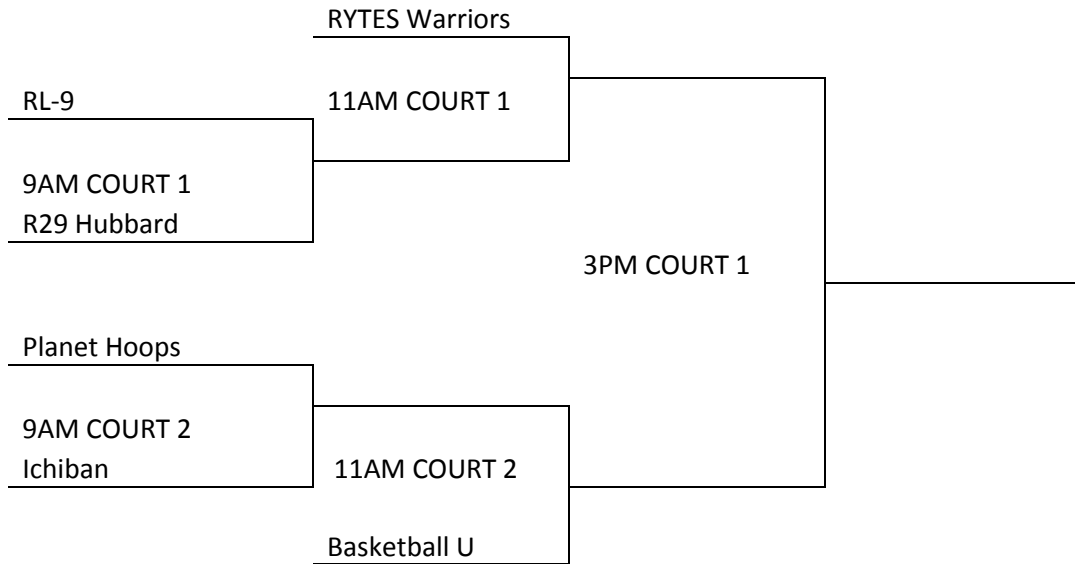

11U/12U BRACKET

13U BRACKET

14U SUNDAY BRACKET

JV BRACKET

VARSITY BRACKET

GIRLS BRACKET

Ichiban

1PM COURT 1
Katy Griffins

Texas Elite

1PM COURT 2
Katy Rebels

3PM COURT 2