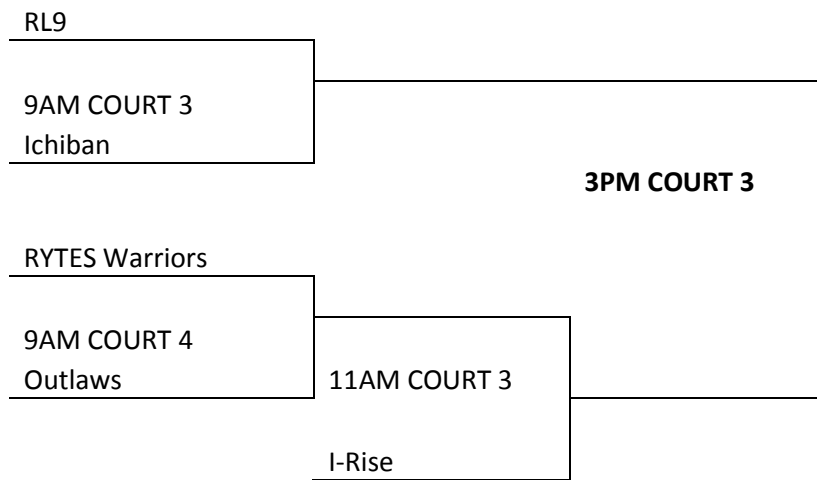

11U/12U BRACKET

13U BRACKET

14U SUNDAY BRACKET

JV BRACKET

VARSITY BRACKET

GIRLS BRACKET

Ichiban

1PM COURT 1
Katy Griffins

Texas Elite

1PM COURT 2
Katy Rebels

3PM COURT 2