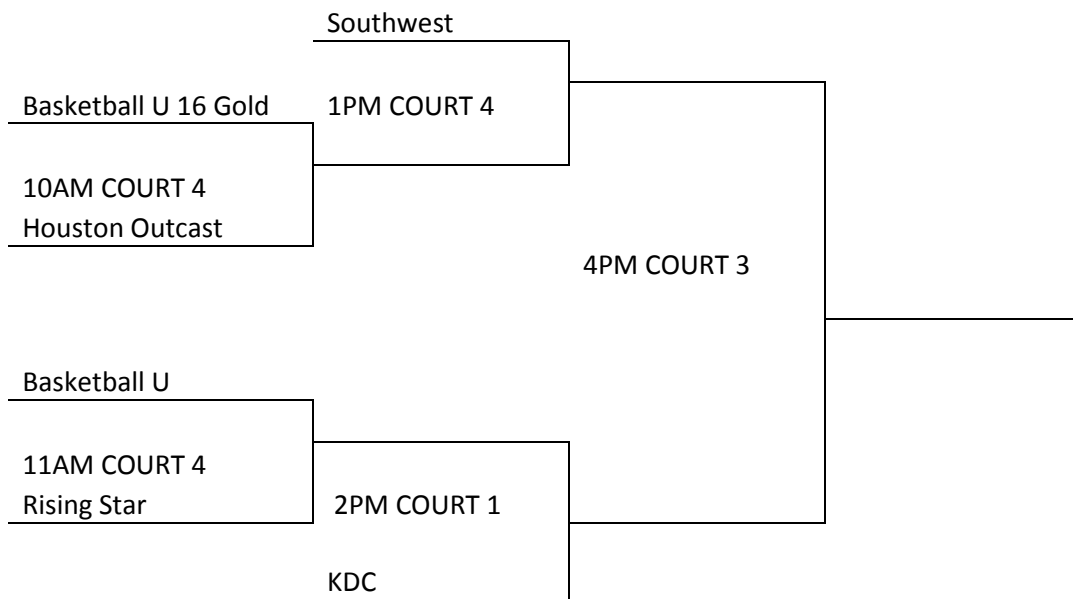

11U/12U BRACKET

13U BRACKET

14U SUNDAY BRACKET

JV BRACKET

VARSITY BRACKET

GIRLS BRACKET

Ichiban

1PM COURT 1
Katy Griffins

Texas Elite

1PM COURT 2
Katy Rebels

3PM COURT 2